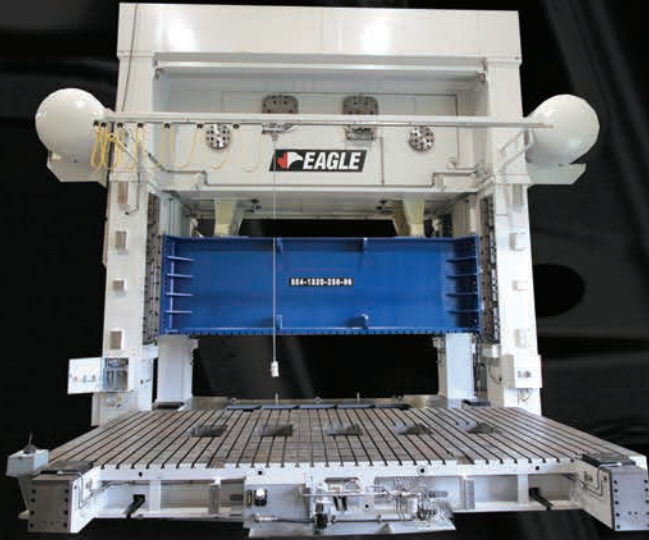

STRAIGHT SIDED ECCENTRIC GEARED

EAGLE PRESS

& Equipment Co. Ltd.

SE4-1320-256-96

- automatic counterbalancing
- soft clutch and braking
- variable speed drives
- programmable cams
- hydraulic overloads
- tonnage monitor
- rolling bolsters
- transfer and feeder integration
- ADC (uni or bidirectional)

The Eagle SE (eccentric) press series addresses medium and high tonnage applications which require long strokes and have high energy demands. Custom bed areas, stroke lengths, shut heights and large windows are available.

This series is typically double-gearred, with either a two or four point suspension. SE series presses range in capacity from 400 to 3500+ tons with optional high-tech equipment available.

SE4-2000-240-84